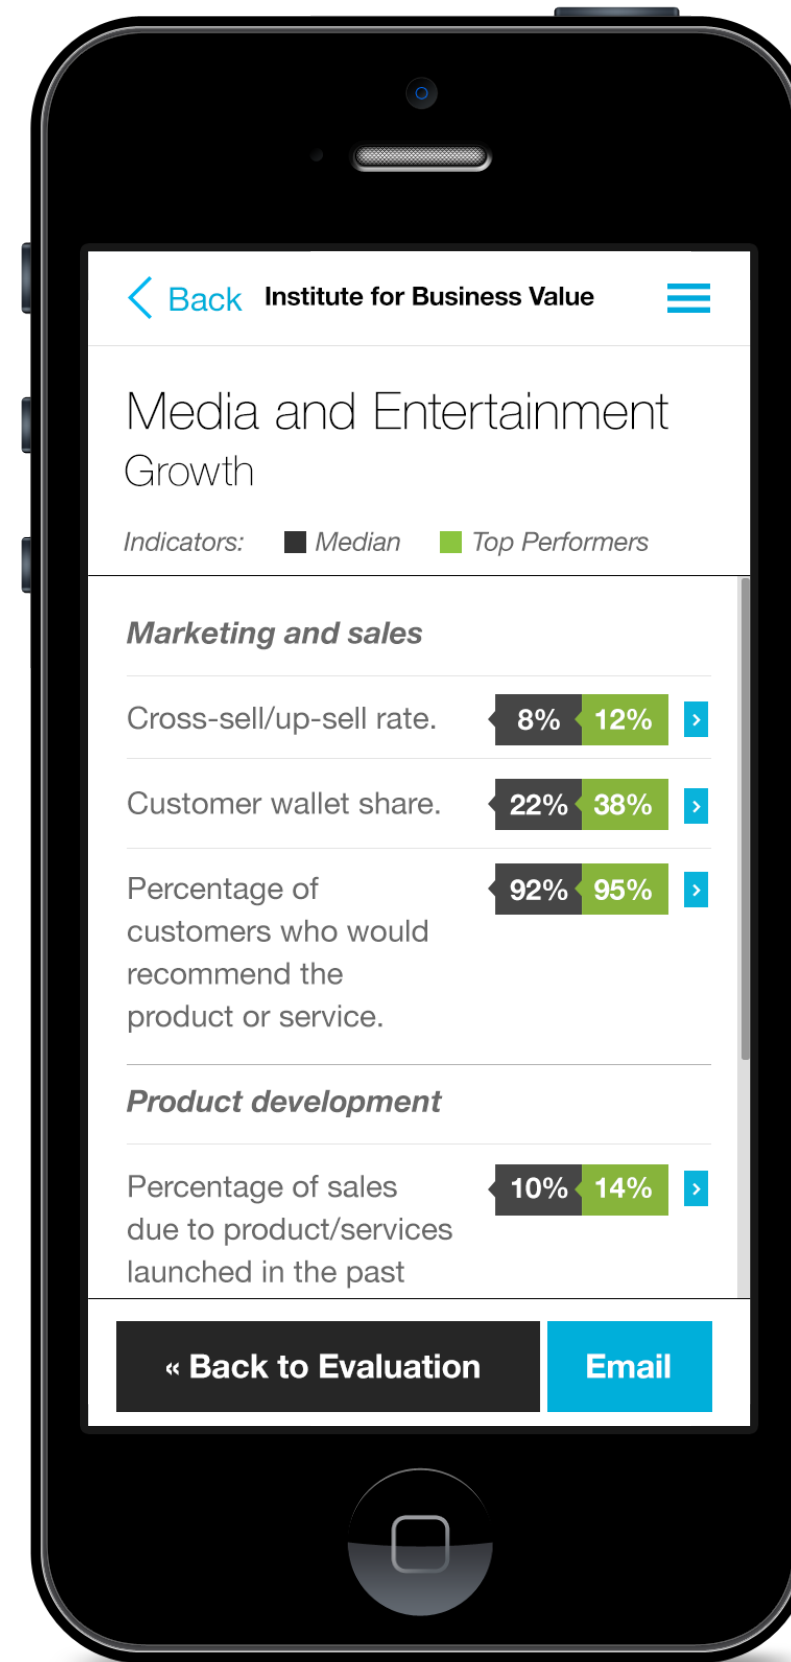

IBV Benchmarking App

Application design updates

Self Evaluation - Tablet

Initial state - all tabs closed

Growth tab expanded

Self Evaluation - Tablet

Working capital tab expanded

Showing user evaluation

Self Evaluation - Tablet Landscape

Benchmark Data - Tablet

Benchmark Chart - Tablet

Self Evaluation - Phone

Initial state - all tabs closed

Growth expanded

Showing user evaluation

Benchmark Chart - Phone