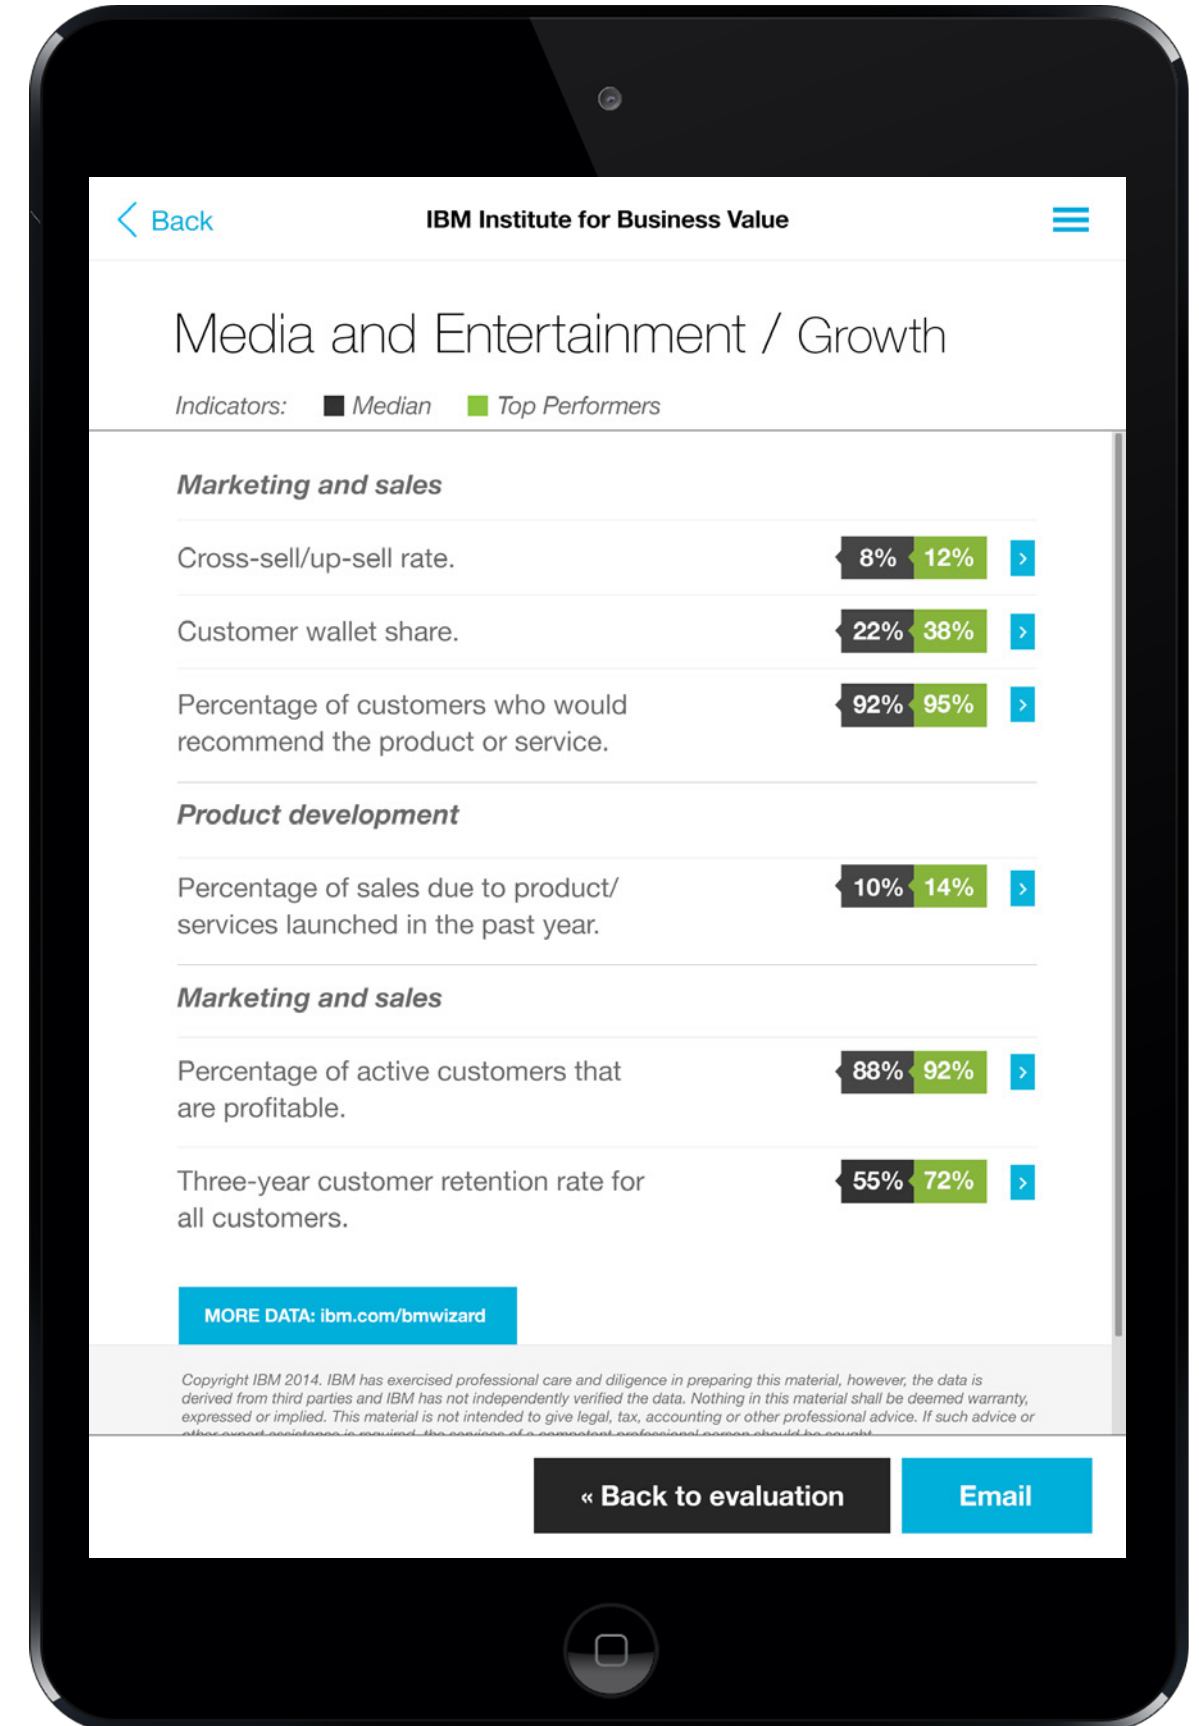

IBV Benchmarking App

Application design updates

Self Evaluation - Tablet

Initial state - all tabs closed

Growth tab expanded

Self Evaluation - Tablet

Working capital tab expanded

Showing user evaluation

Self Evaluation - Tablet Landscape

Benchmark Data - Tablet

Benchmark Chart - Tablet

Self Evaluation - Phone

Initial state - all tabs closed

Growth expanded

Showing user evaluation

Benchmark Chart - Phone