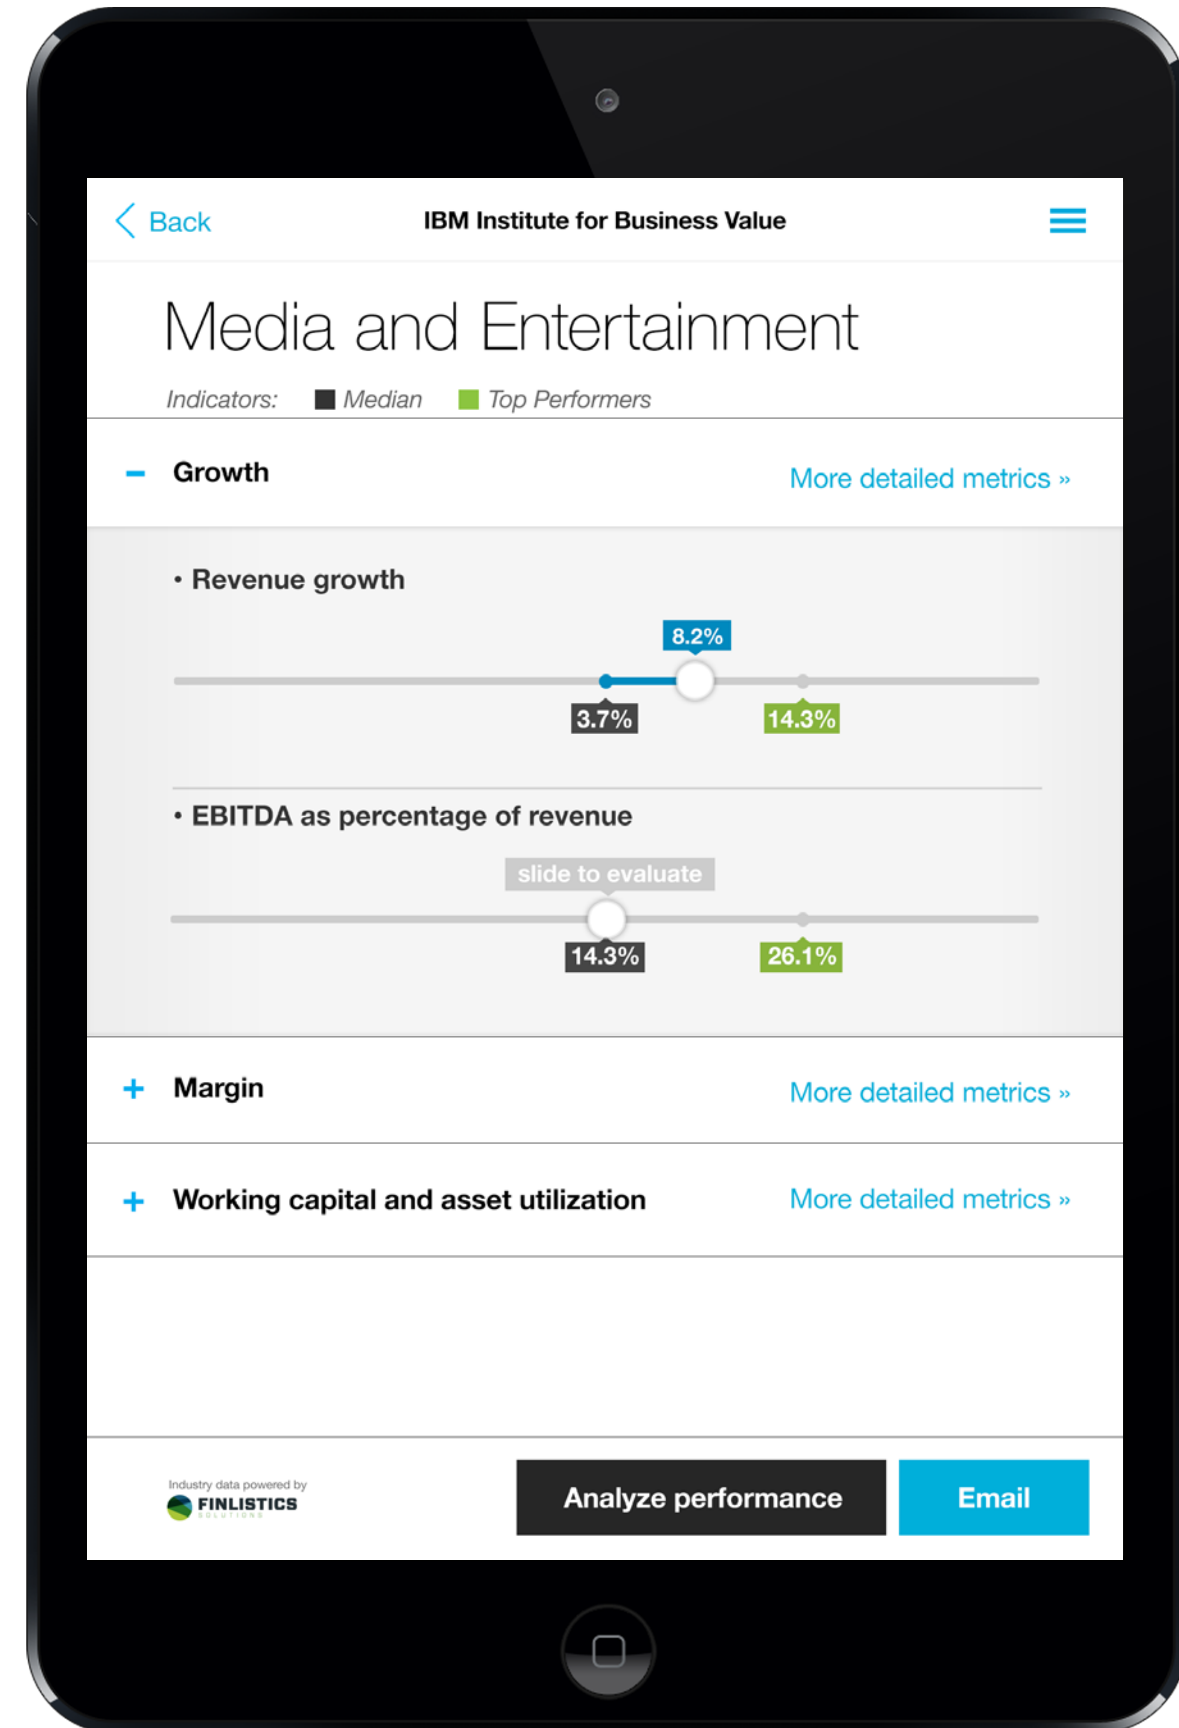

IBV Benchmarking App

Application design updates

Self Evaluation - Tablet

Initial state - all tabs closed

Growth tab expanded

Self Evaluation - Tablet

Working capital tab expanded

Showing user evaluation

Self Evaluation - Tablet Landscape

Benchmark Data - Tablet

Benchmark Chart - Tablet

Self Evaluation - Phone

Initial state - all tabs closed

Growth expanded

Showing user evaluation

Benchmark Chart - Phone