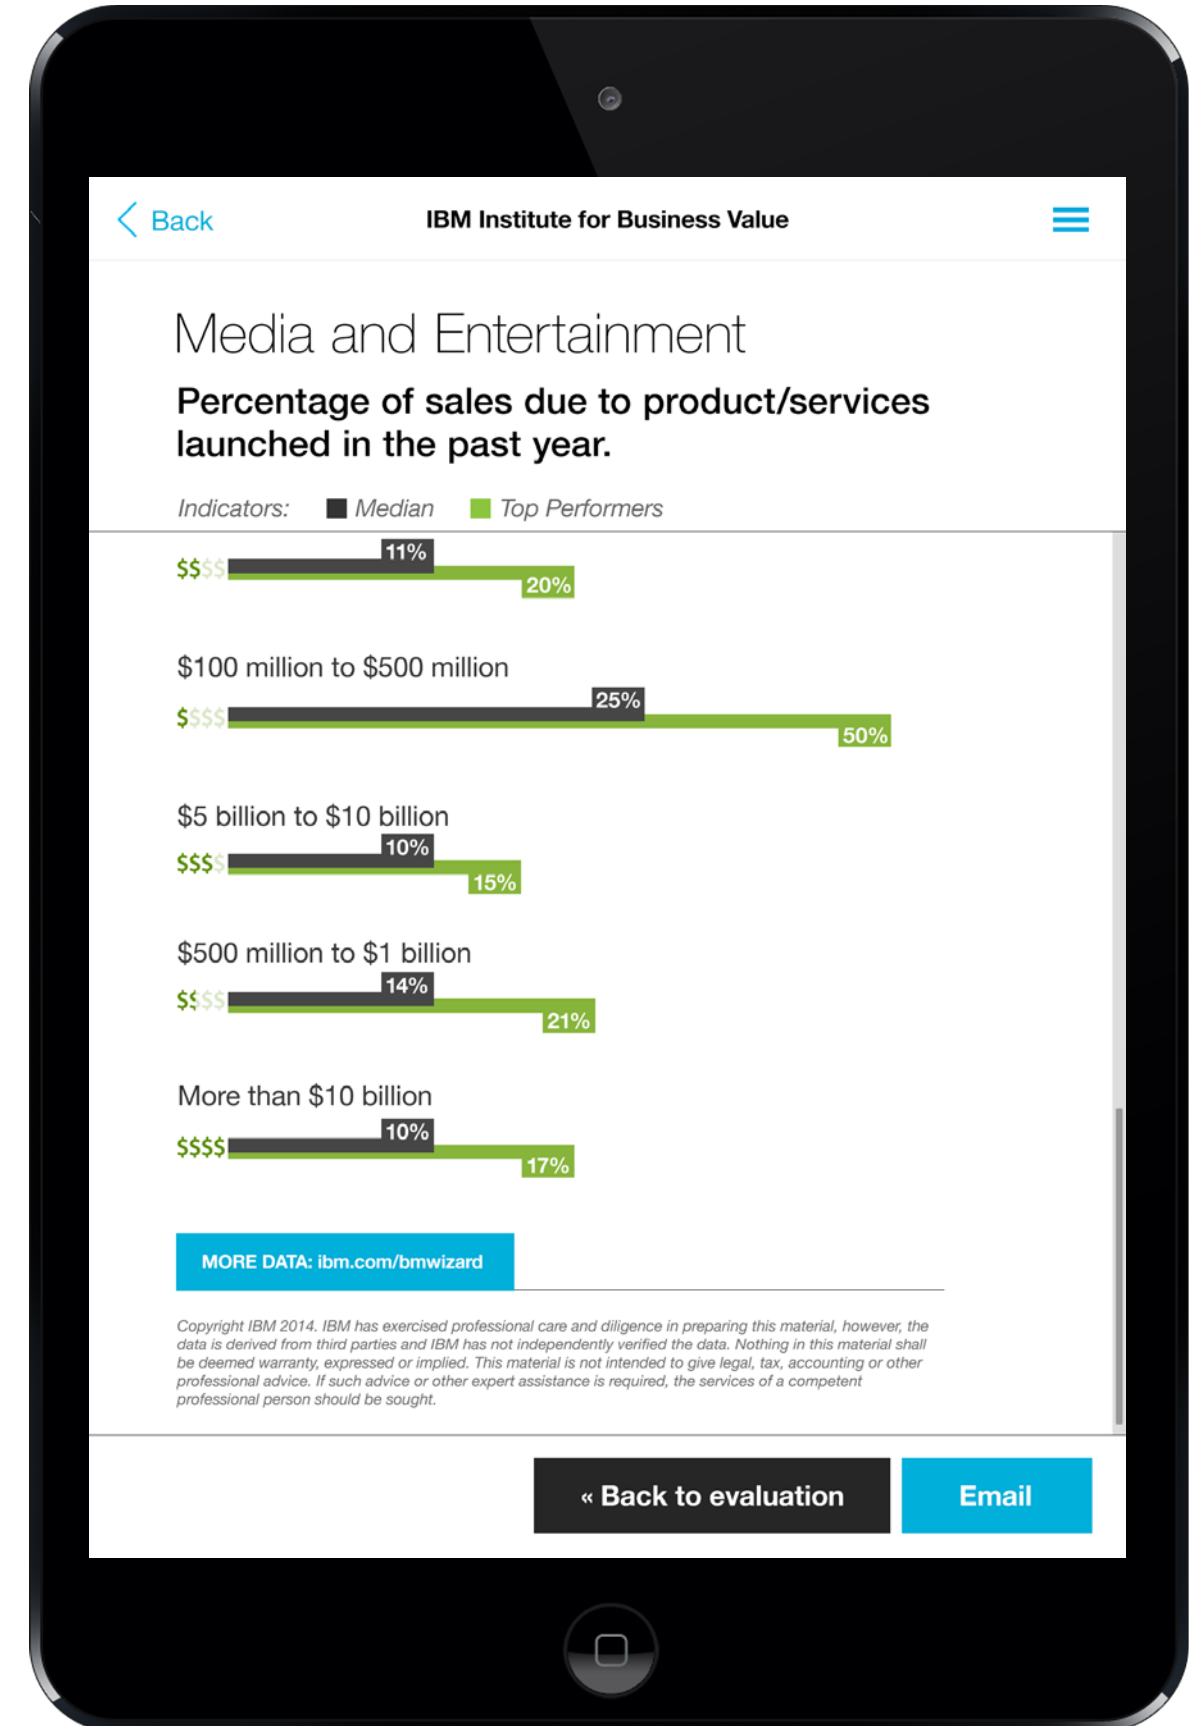

IBV Benchmarking App

Application design updates

Self Evaluation - Tablet

Initial state - all tabs closed

Growth tab expanded

Self Evaluation - Tablet

Working capital tab expanded

Showing user evaluation

Self Evaluation - Tablet Landscape

Benchmark Data - Tablet

Benchmark Chart - Tablet

Self Evaluation - Phone

Initial state - all tabs closed

Growth expanded

Showing user evaluation

Benchmark Chart - Phone