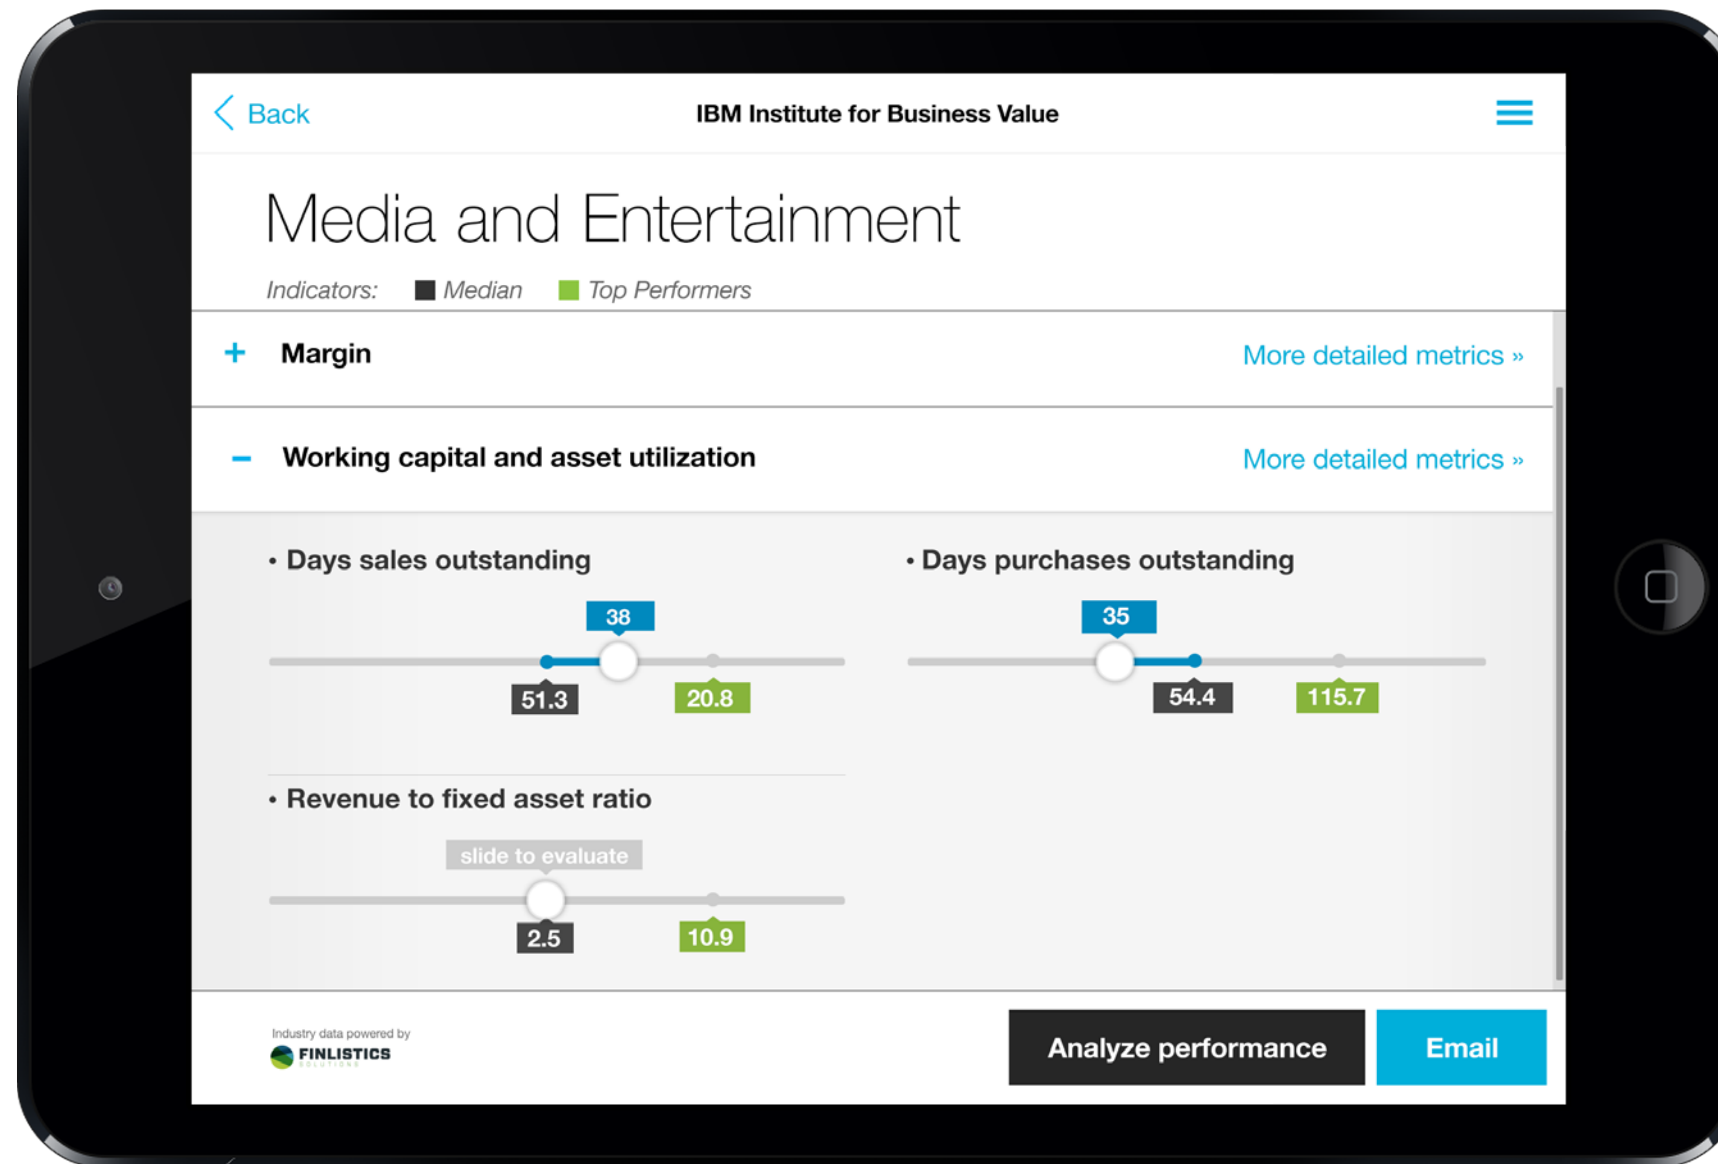

IBV Benchmarking App

Application design updates

Self Evaluation - Tablet

Initial state - all tabs closed

Growth tab expanded

Self Evaluation - Tablet

Working capital tab expanded

Showing user evaluation

Self Evaluation - Tablet Landscape

Benchmark Data - Tablet

Benchmark Chart - Tablet

Self Evaluation - Phone

Initial state - all tabs closed

Growth expanded

Showing user evaluation

Benchmark Chart - Phone