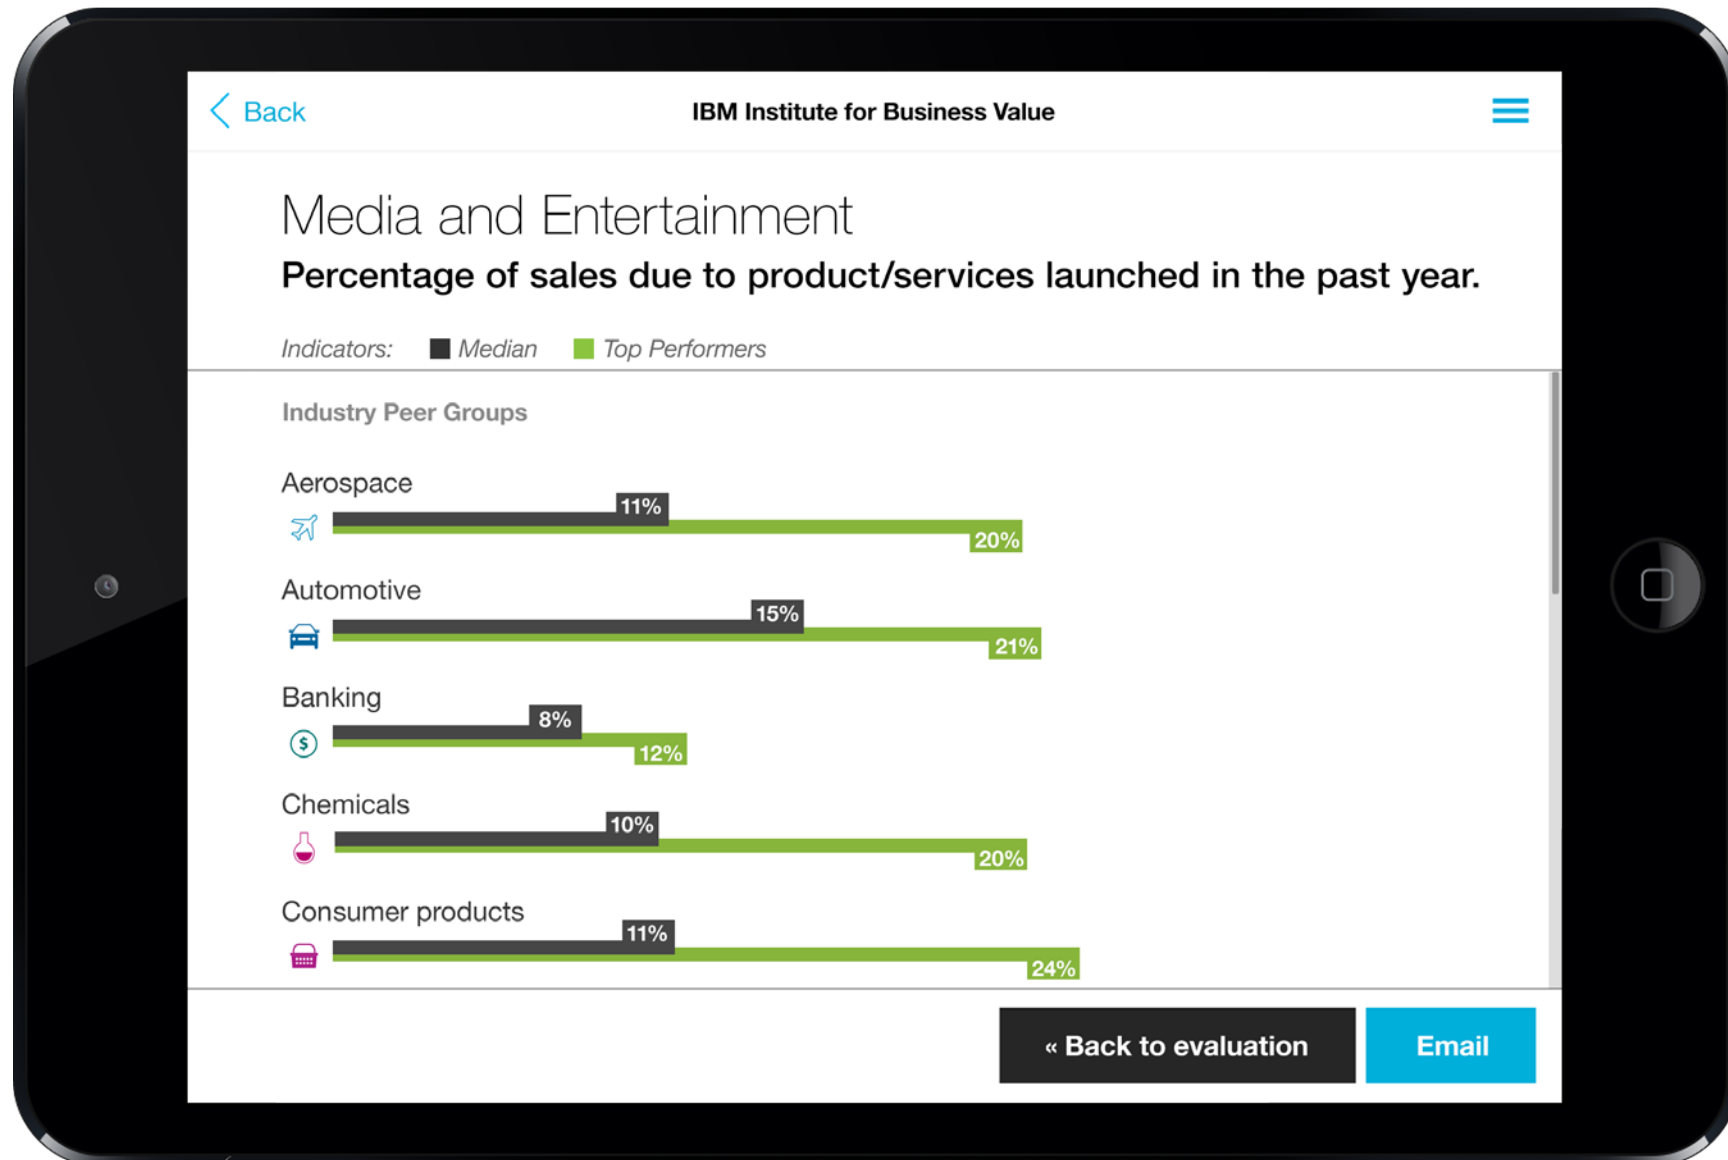

IBV Benchmarking App

Application design updates

Self Evaluation - Tablet

Initial state - all tabs closed

Growth tab expanded

Self Evaluation - Tablet

Working capital tab expanded

Showing user evaluation

Self Evaluation - Tablet Landscape

Benchmark Data - Tablet

Benchmark Chart - Tablet

Self Evaluation - Phone

Initial state - all tabs closed

Growth expanded

Showing user evaluation

Benchmark Chart - Phone