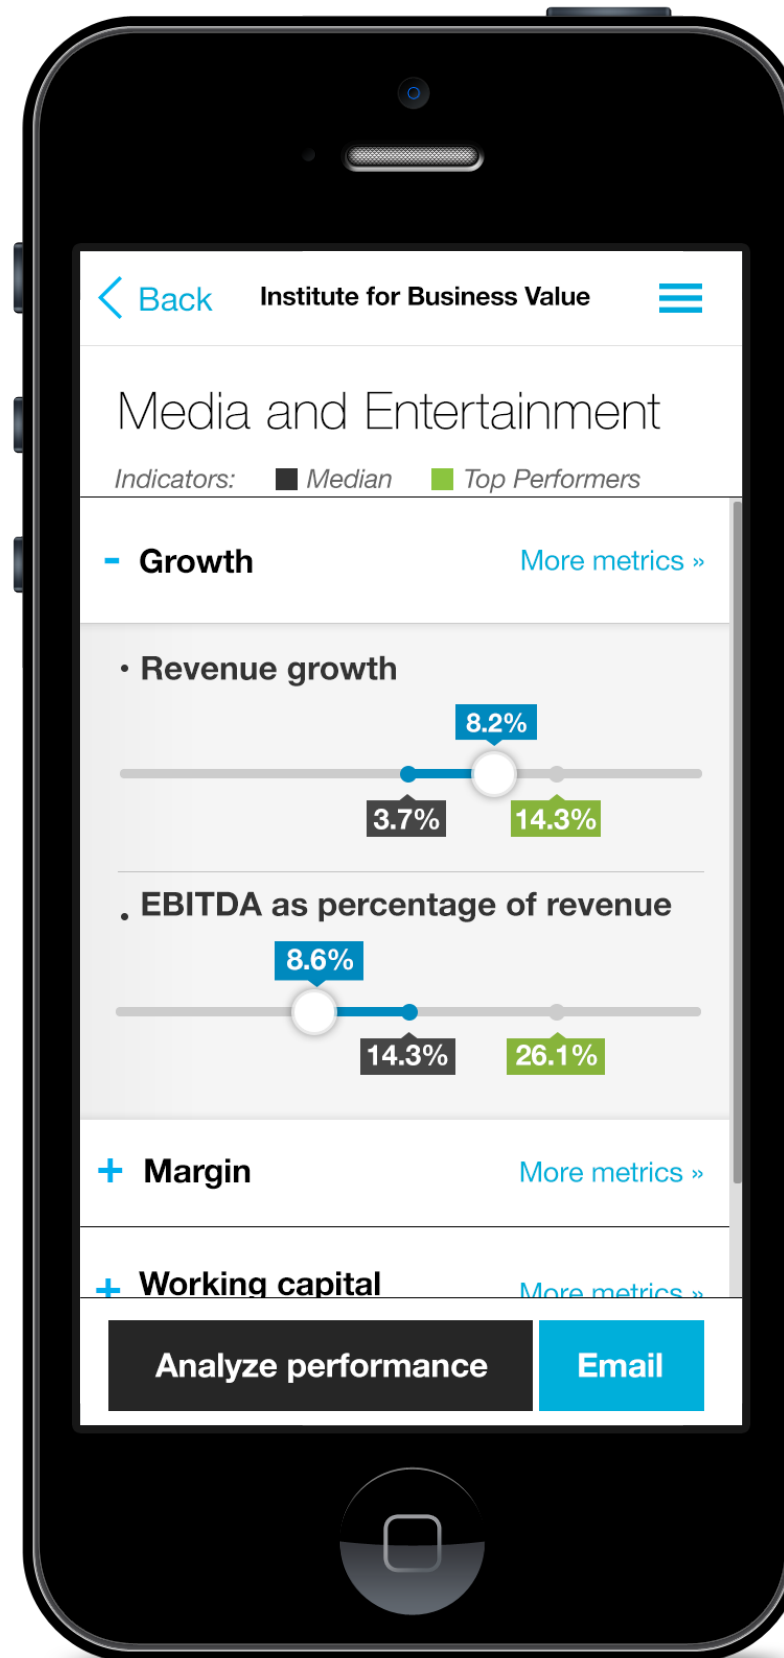

IBV Benchmarking App

Application design updates

Self Evaluation - Tablet

Initial state - all tabs closed

Growth tab expanded

Self Evaluation - Tablet

Working capital tab expanded

Showing user evaluation

Self Evaluation - Tablet Landscape

Benchmark Data - Tablet

Benchmark Chart - Tablet

Self Evaluation - Phone

Initial state - all tabs closed

Growth expanded

Showing user evaluation

Benchmark Chart - Phone