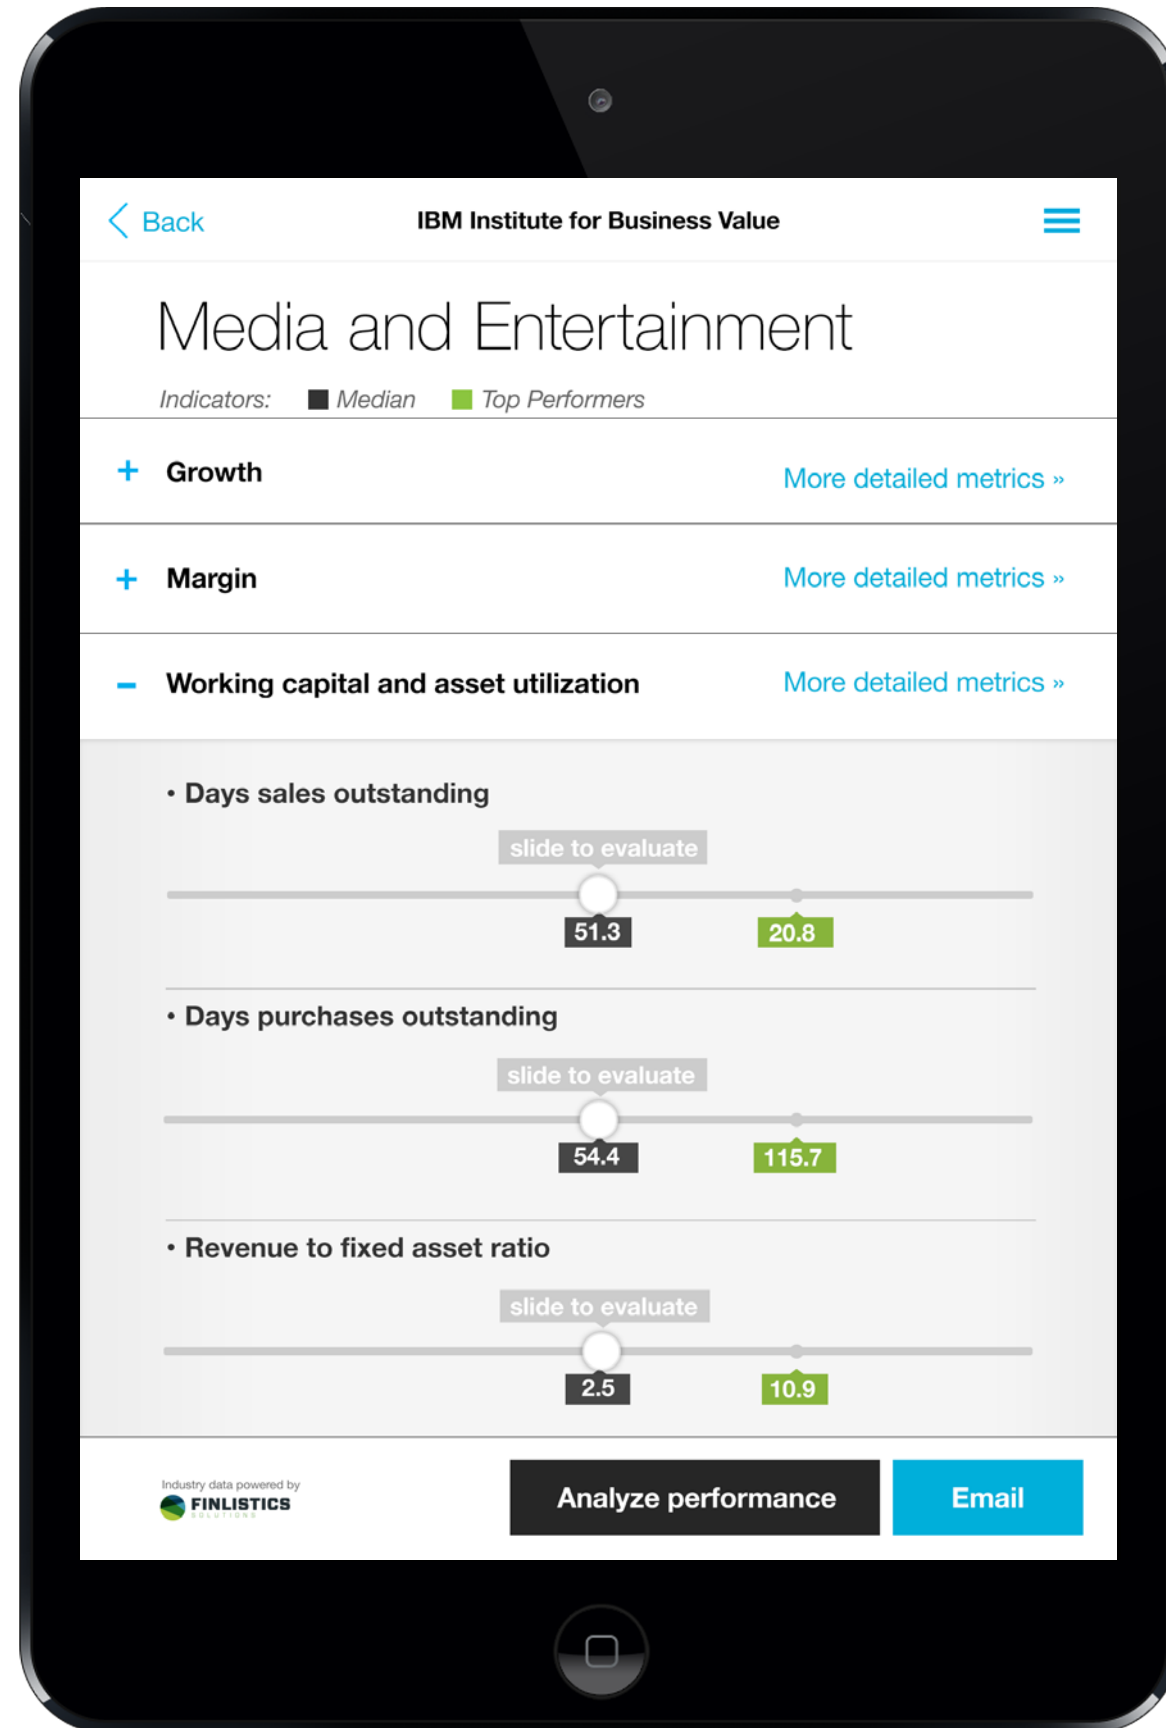

IBV Benchmarking App

Application design updates

Self Evaluation - Tablet

Initial state - all tabs closed

Growth tab expanded

Self Evaluation - Tablet

Working capital tab expanded

Showing user evaluation

Self Evaluation - Tablet Landscape

Benchmark Data - Tablet

Benchmark Chart - Tablet

Self Evaluation - Phone

Initial state - all tabs closed

Growth expanded

Showing user evaluation

Benchmark Chart - Phone